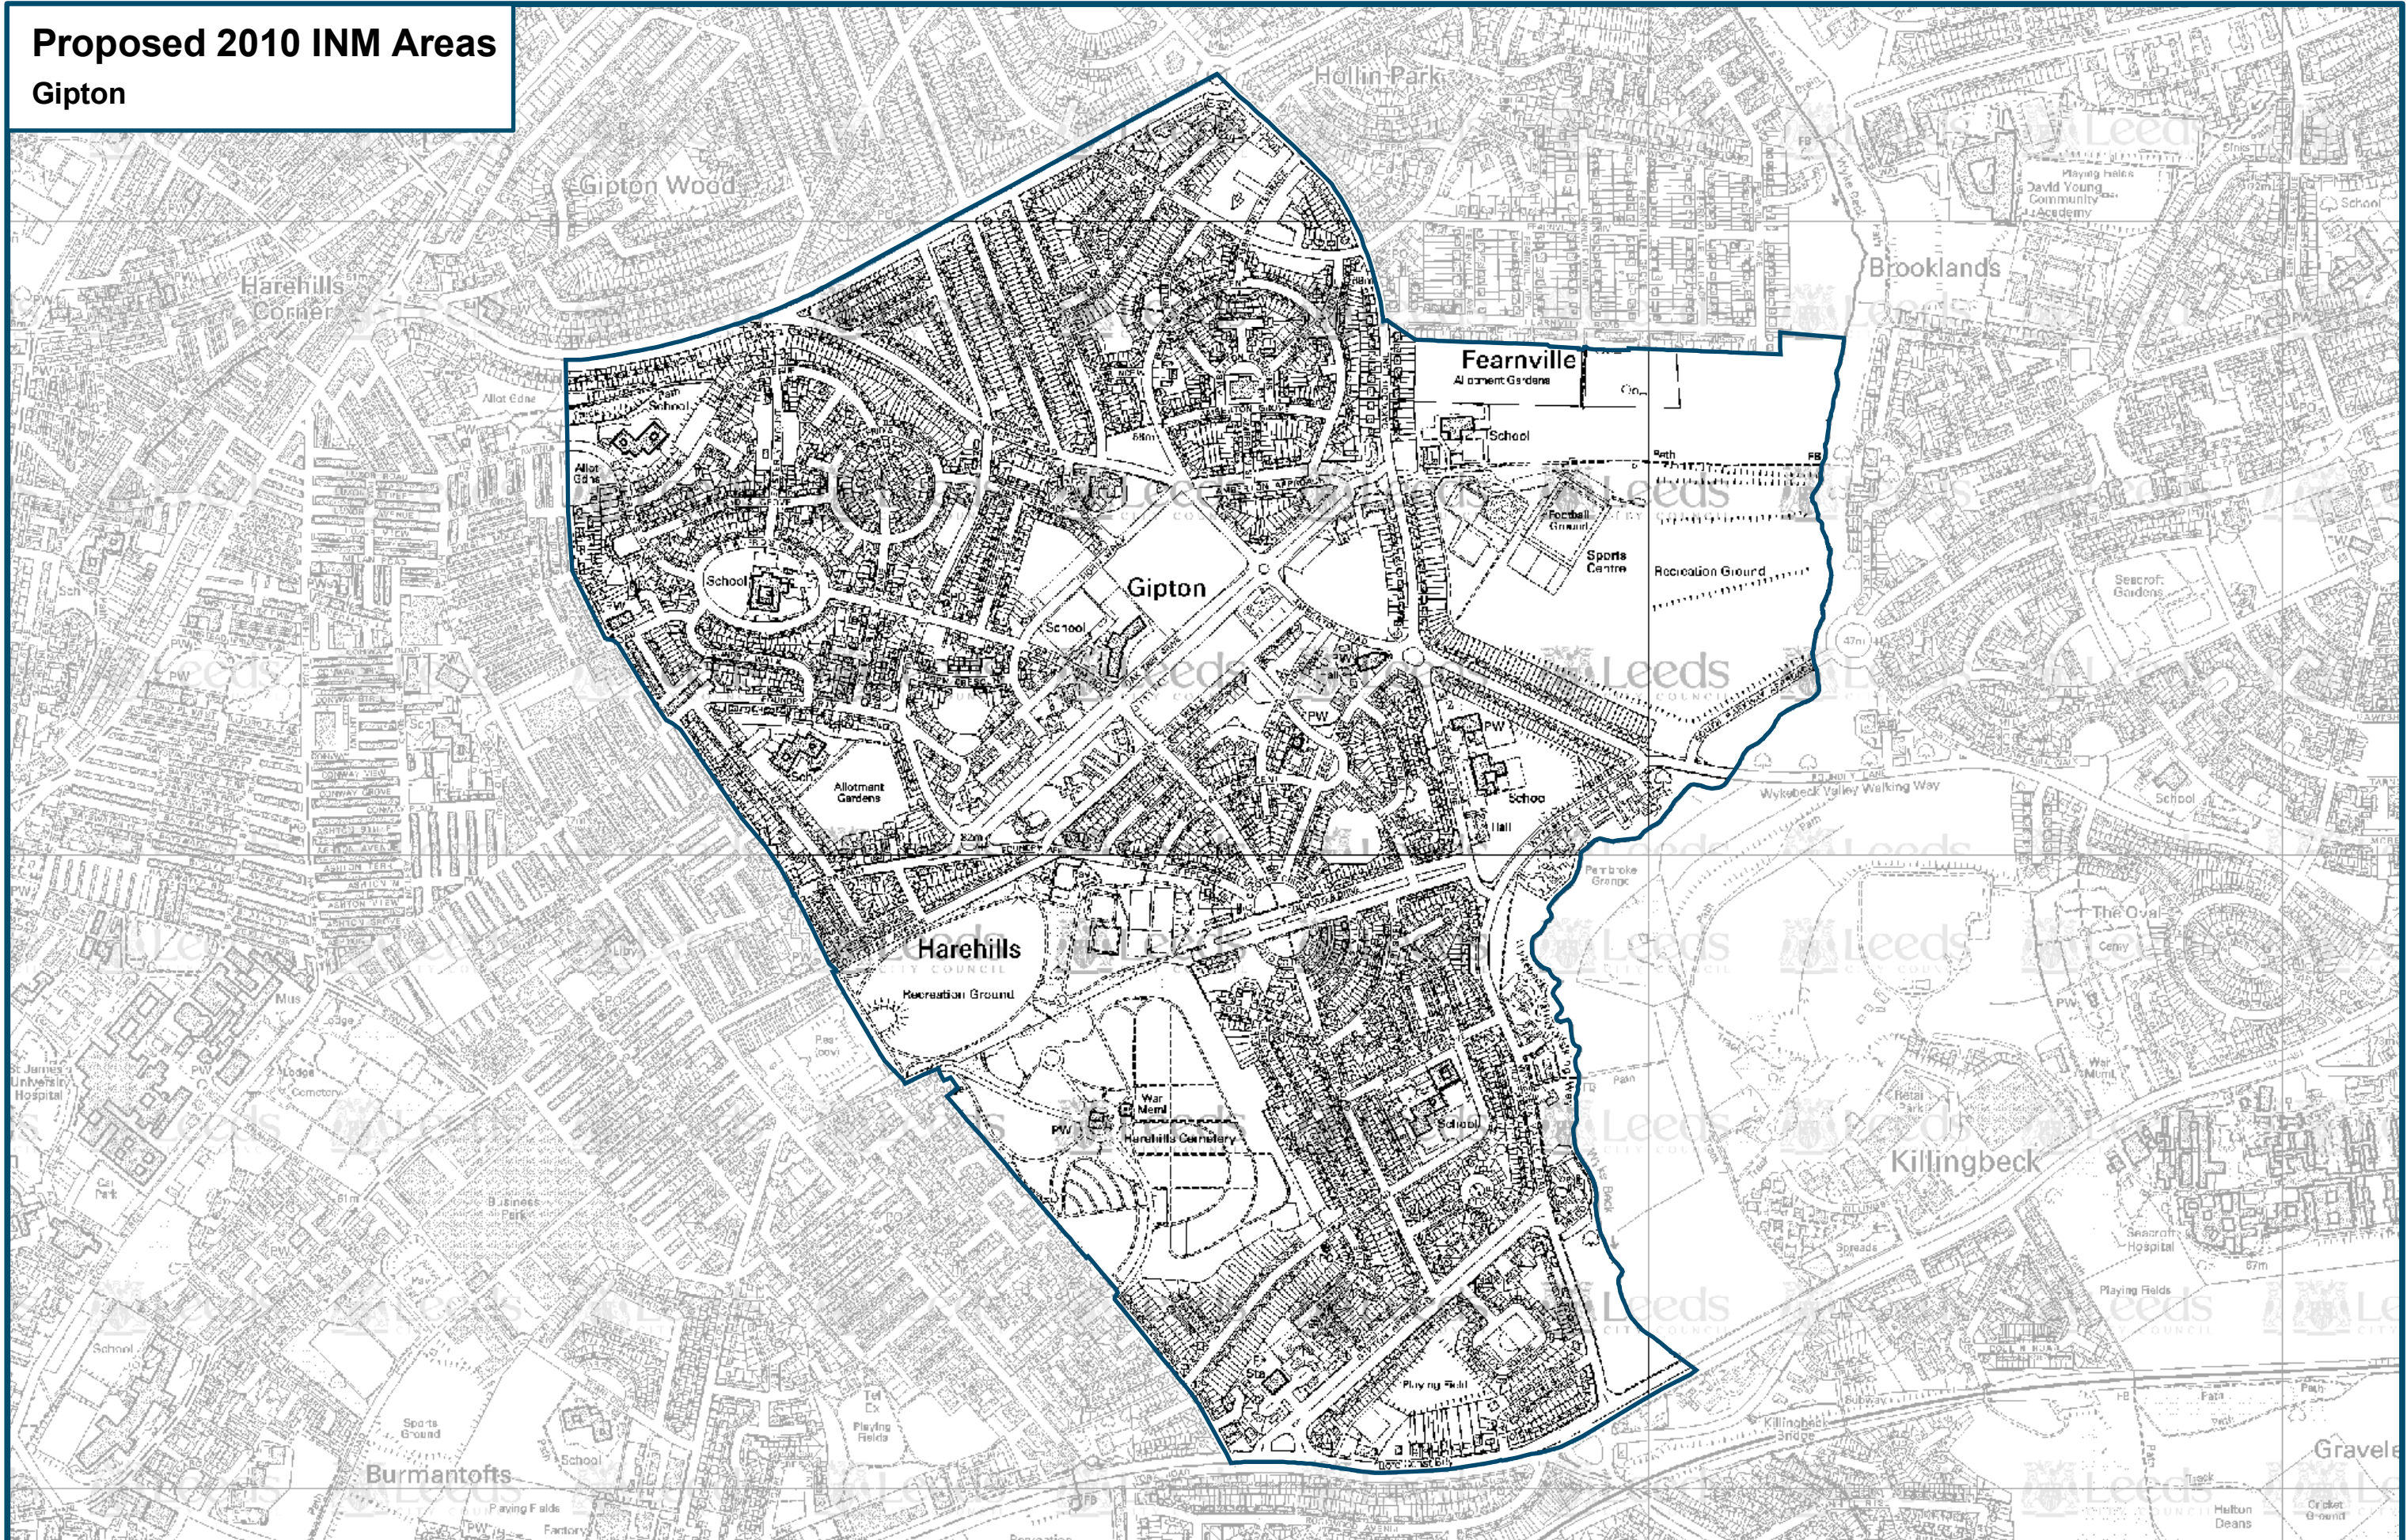

Proposed 2010 INM Areas
Gipton

PRODUCED BY NEIGHBOURHOOD SERVICES, LEEDS CITY COUNCIL

This map is based upon the Ordnance Survey's Digital Data with the permission of the Ordnance Survey on behalf of the Controller of Her Majesty's Stationary Office
© Unauthorised reproduction infringes Crown Copyright and may lead to prosecution or civil proceedings
© Crown Copyright. All rights reserved. Leeds City Council O.S. Licence No. 100019567 (2009)

REF : 2009 : 062 : 004